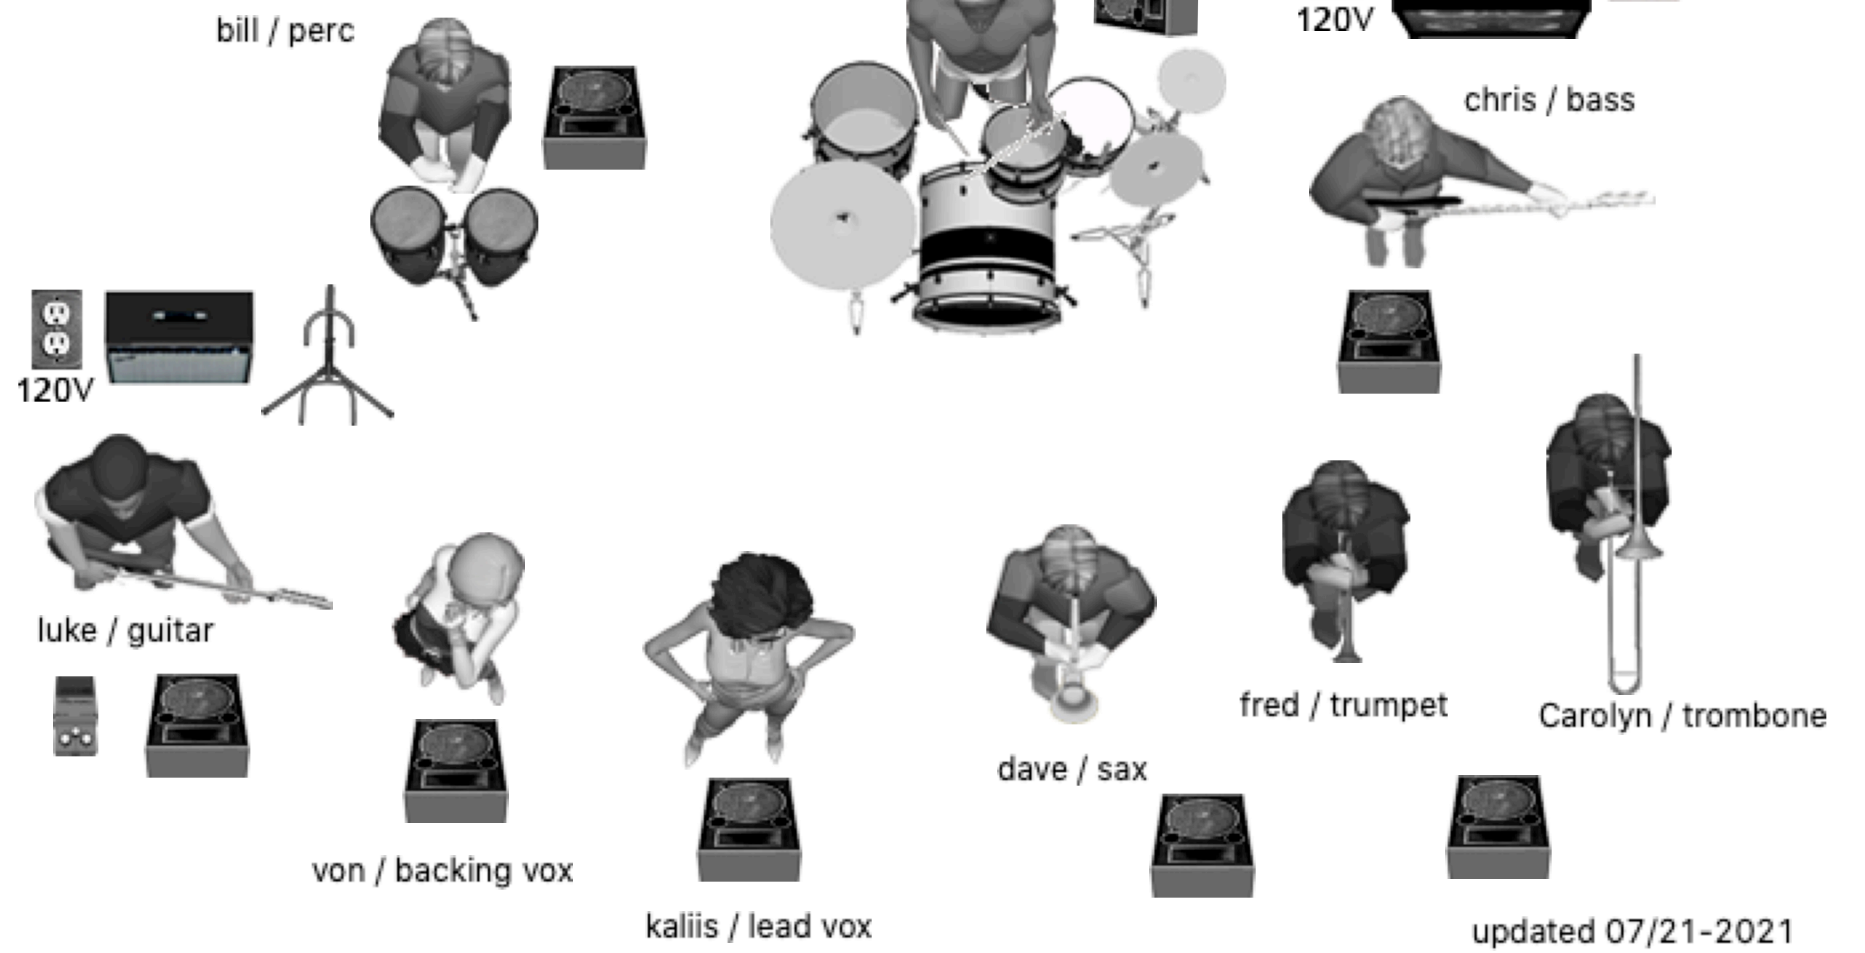

Soul Magnets :: stage plot & input list

<ol style="list-style-type: none"> 1. Kick drum 2. Snare drum 3. Rack tom 4. Floor tom 5. Kit OH Left 6. Kit OH Right 7. Bass amp 8. Bass DI (if applicable) 9. Gtr amp (Luke) 10. Perc OH Left 	<ol style="list-style-type: none"> 11. Perc OH right 12. Saxophone 13. Trumpet 14. Trombone 15. Lead vocal 16. Backing vocal 17. Drum vocal 		
---	--	--	--